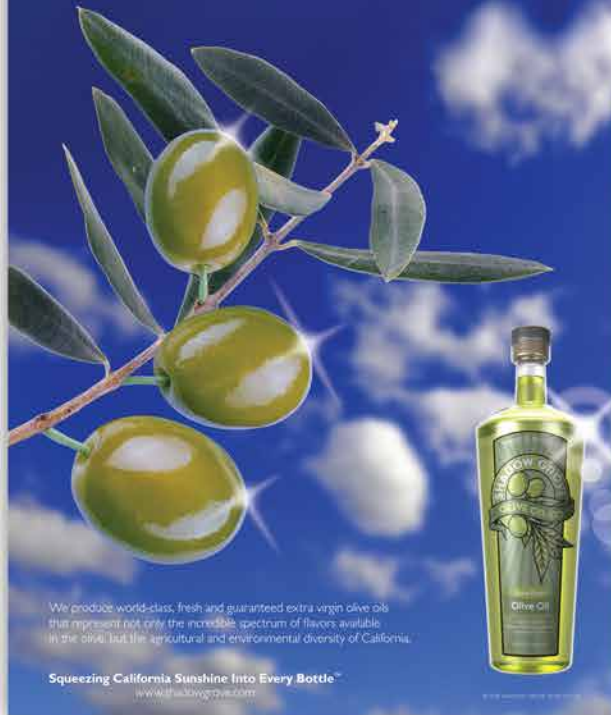

Squeezing California Sunshine Into Every Bottle™
www.shadowgrove.com

Client: Shadow Grove Olive Oil Co.
Project: Gourmet Magazine Full Page Ad Concepting, Layout and Copywriting